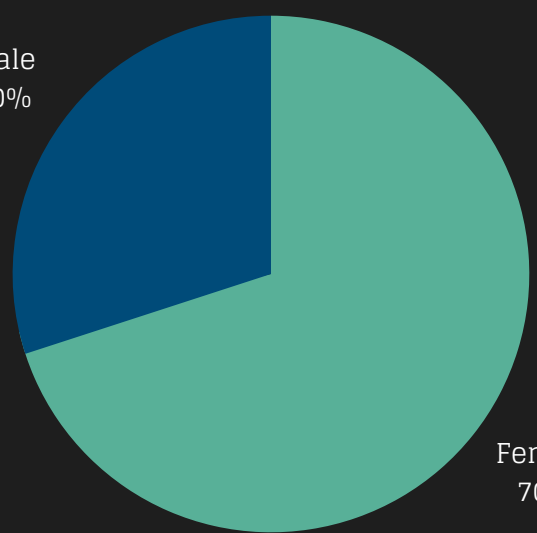

10 YEARS

ADVANCING CAREERS IN EYE CARE

DEMOGRAPHICS

12 MILLION

PAGE VIEWS

2.2 MILLION

WEBSITE VISITORS

Male
30%

Female
70%

7%

TABLET

70%

DESKTOP

23%

MOBILE

HIRING STATISTICS

TRADE SHOWS

40+

PRINT ADS

500+